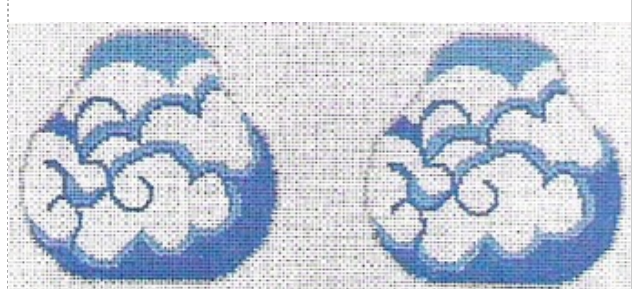

PURSES, COIN PURSES, CHECKBOOK COVERS

			
<p>Fantasy Fish Purse (2-sided) 35 - 8¼" x 6" #13 mesh</p>	<p>Strawberry Purse (2-sided) 39 - 9½" x 9¼" #13 mesh</p>	<p>Sea Shell Purse (2-sided) 40 - 8" diameter #13 mesh</p>	<p>Bolster Bag - Swirls 41A - 8½" x 14 #13 mesh</p>
			
<p>Bolster Bag - Strawberries 41B - 8½" x 14 #13 mesh</p>	<p>Dhurrie Eyeglass Case 46 #13 mesh</p>		<p>Kiss it Goodbye Checkbook Cover 47 - 7" square black #18 mesh</p>
			
<p>Lighthouse Eyeglasses/ Checkbook Cover 48 - 7" square #13 mesh</p>	<p>Majolica Purse, Eyeglass or Checkbook 51 - 7" square #13 mesh</p>	<p>Coin Purse and Hardware - Stars 102A - 3½" x 3¾" #18 mesh</p>	

PURSES, COIN PURSES, CHECKBOOK COVERS

Coin Purse and Hardware - Heart
102B - 3½" x 3¾"
#18 mesh

Coin Purse and Hardware - Clouds
102C - 3½" x 3¾"
#18 mesh

Coin Purse and Hardware - Squiggly Stars
102D - 3½" x 3¾"
#18 mesh